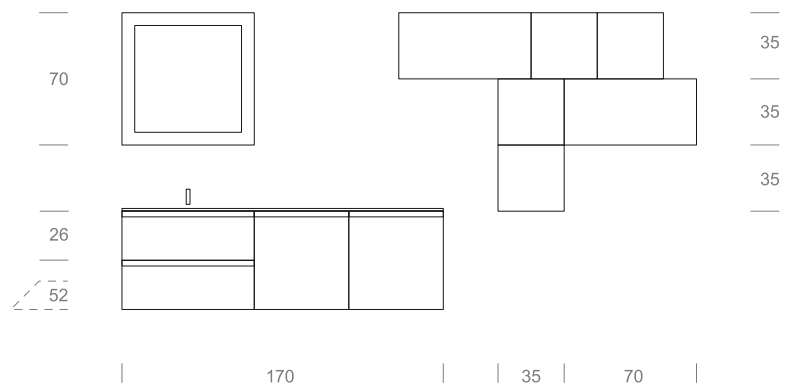

MOON_20

FINITURA
950 ESSENZA OLMO RAME
TOP
TOP GRES "BASALTO NERO"

FINITION
950 BOIS
OLMO RAME
PLAN
PLAN EN
GRÈS CÉRAME
"BASALTO
NERO"

FINISH
950 OLMO
RAME WOOD
TOP
"BASALTO
NERO"
PORCELAIN
STONEWARE
TOP

AUSFÜHRUNG
950 HOLZ
OLMO RAME
WASCHTISCH
WASCHTISCH
FEINSTEINZEUG
"BASALTO
NERO"

ОТДЕЛКА
950 ШПОН
OLMO RAME
ТОП
ТОП ИЗ ГРЕСА
"BASALTO
NERO"