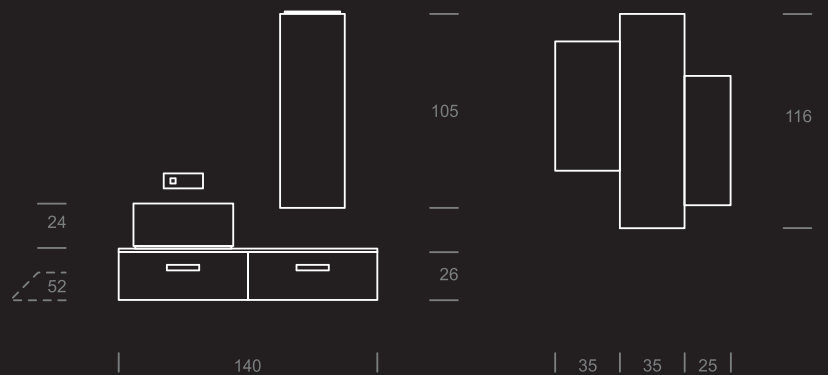

### ТОП

ТОП ИЗ МРАМОРА "BIANCO  
CARRARA" МАТОВЫЙ

TRADITION ET INNOVATION,  
CLASSIQUE ET MODERNE: LA  
VASQUE EN MARBRE BIANCO  
DI CARRARA AUX FORMES  
GEOMETRIQUES SCULPTURÉES.

INNOVATION AND TRADITION,  
MODERN AND CLASSIC: BIANCO  
DI CARRARA MARBLE WASH-  
BASIN WITH SCULPTURED  
SHAPES.