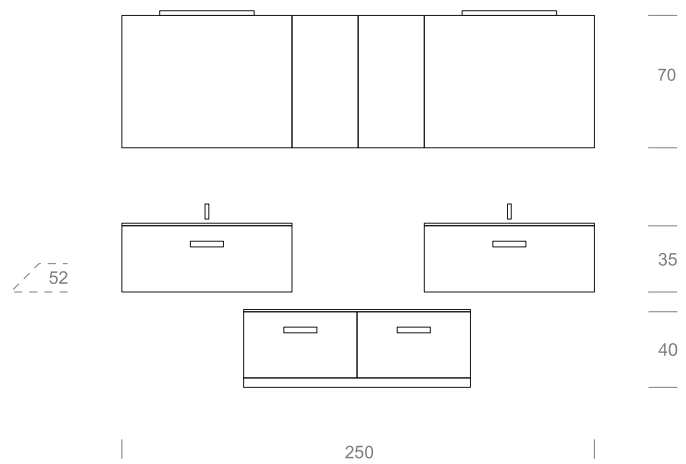

MOON_09

FINITURA
946 ESSENZA PRIMITIVO CHIARO
TOP
TOP GRES "IRON MOSS"

FINITION
946 BOIS PRIMITIVO CHIARO
PLAN
PLAN EN GRÈS CÉRAME "IRON
MOSS"

FINISH
946 PRIMITIVO CHIARO WOOD
TOP
"IRON MOSS" PORCELAIN
STONEWARE TOP

AUSFÜHRUNG
946 HOLZ PRIMITIVO CHIARO
WASCHTISCH
WASCHTISCH FEINSTEINZEUG
"IRON MOSS"

ОТДЕЛКА
946 ШПОН PRIMITIVO CHIARO
ТОП
ТОП ИЗ ГРЕСА "IRON MOSS"